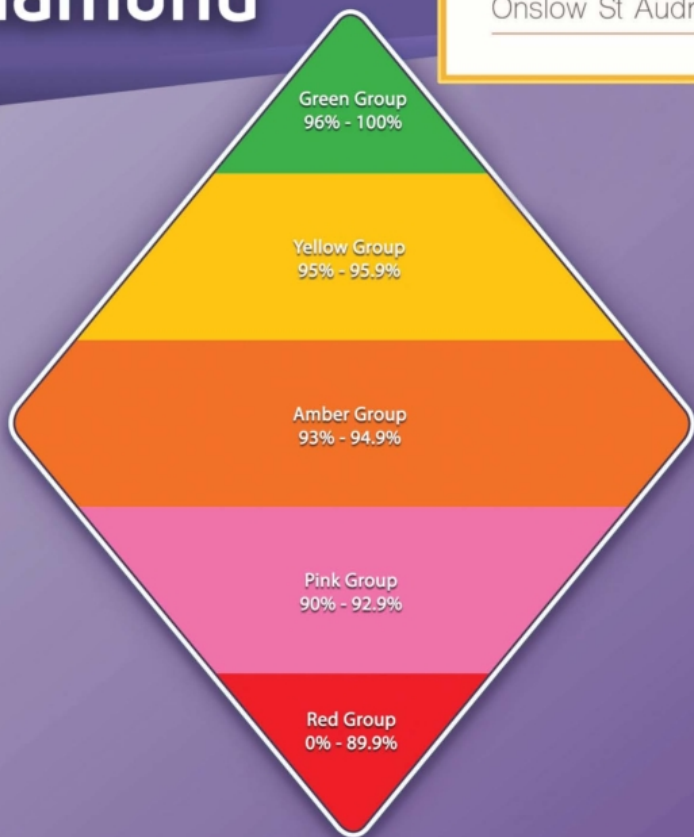

Attendance Diamond

OSA

Onslow St Audrey's

Attendance Groups

Green	No risk
Yellow	Risk of underachievement
Amber	Serious risk of underachievement
Pink	Severe risk of underachievement
Red	Extreme risk - Court action